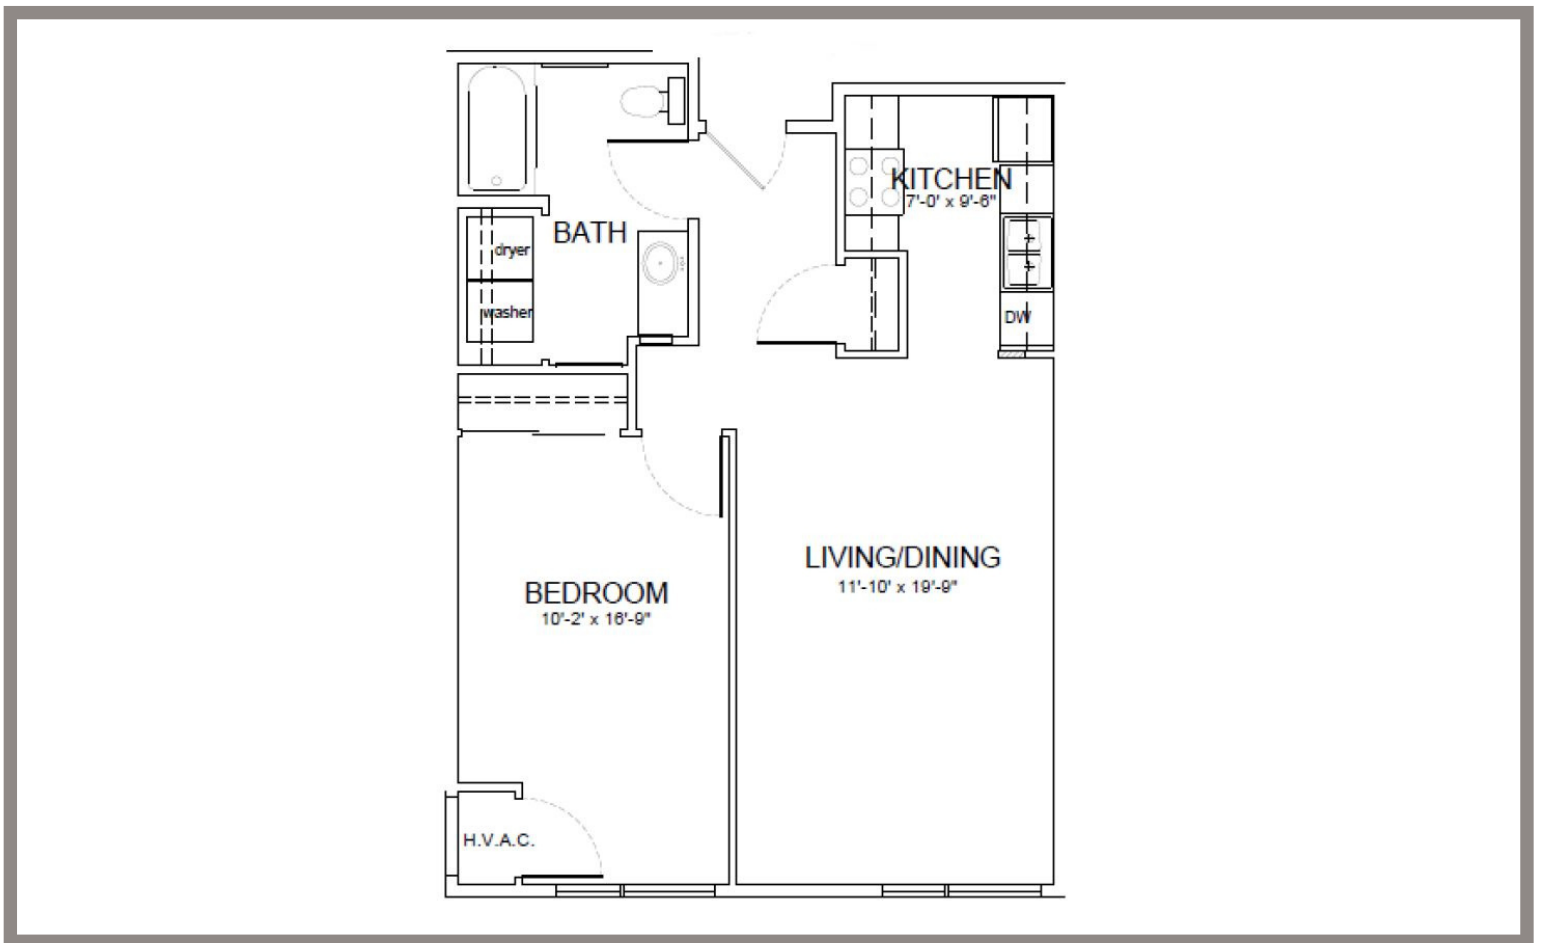

1ST FLOOR

2ND FLOOR

3RD FLOOR

4TH FLOOR

### STYLE J | 1 BEDROOM / 1 BATHROOM | 711 SQFT

Floor plan size and dimensions may vary\* 

APARTMENT NUMBER: \_\_\_\_\_ RENT: \_\_\_\_\_ DATE AVAILABLE: \_\_\_\_\_

 2232 W Broadway, Madison, WI 53713

 (608) 205-4424